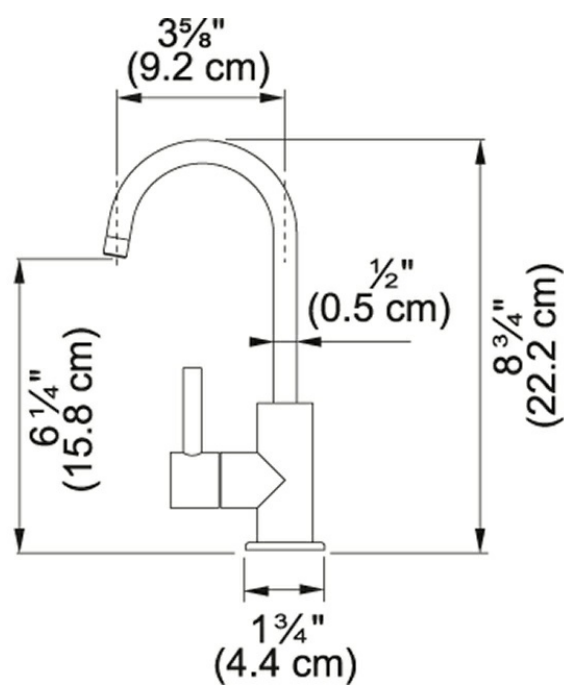

LB13125BSS Black Stainless Steel

Product Picture

Technical Drawing

Product Information

Version	Hot Water Dispenser
Flow Rate	0.5 gpm
Spray Type	Stream
Faucet Operation	Single Lever
Spout Swivel Range	360 °
Where to buy	Showroom
Countertop hole diameter	1-1/4"

Article Numbers

FUN#	119.0629.390
US Part Number	LB13125BSS